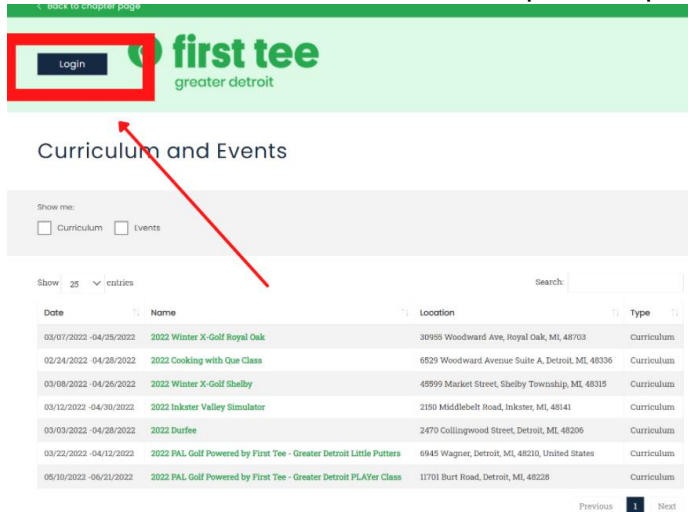

STEPS FOR CREATING A NEW ACCOUNT AND REGISTERING A NEW PARTICIPANT

1. Go to:

www.firsttee.force.com/Unauth_TFT_ProgramsAndEvents?website=www.firstteegreaterdetroit.org

2. Locate the **LOGIN** button at the top of the page.

3. Click **LOGIN**

4. Select **CREATE AN ACCOUNT**

Please Log in or Create an Account

The screenshot shows two side-by-side forms. The left form is titled 'Log In' and contains fields for 'Email Address', 'Password', and a 'Show Password' checkbox. Below these is a link for 'Forgot password?' and a dark blue 'Login' button. The right form is titled 'Create an Account' and contains fields for 'Parent First Name', 'Parent Last Name', 'Parent Email Address', 'Password', and 'Confirm Password'. It also has a 'Show Password' checkbox and a checkbox for 'Are you a Military Family?'. At the bottom of the right form is a CAPTCHA area with the text 'I'm not a robot' and a 'Create an Account' button. This button is highlighted with a red rectangular box, and a red arrow points from the 'Login' button in the left form towards it.